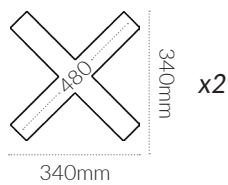

KOBE 2 WAY

Table Base

ORIGIN: China **USE:** Outdoor **WARRANTY:** 12 Months

DIMENSIONS:

H730 Table

CODES:

Black - BTKO2WAN

FINISHES:

Powdercoated Aluminum

Anthracite

KOBE 2 WAY

Table Base

SPECIFICATIONS:

Spider:

Hole Depth: 7mm

Footprint:

Assembly:

Booker Rod -->

Column:

Diameter : 60mm

Base:

Footprint:

Adjustable Footglides:

Top Max: