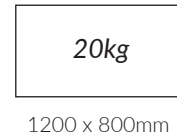

Top Max:

Table:

PRODUCT MAINTENANCE:

Aluminum:

1. Regularly dust surface with damp cloth.
2. Wash with a soft cloth and warm soapy water.
3. Dry with a lint free cloth.
4. Polish with aluminum polish.

DO NOT: Use abrasive pads, brushes, or cleaners like steel wool, as it will scratch the surface.
DO NOT: Use powder, concentrated detergents, or silicone-based furniture polishes.

NOTE: Aluminum components in furniture will oxidize near salt water, the performance of the item is unaffected, simply follow cleaning instructions.