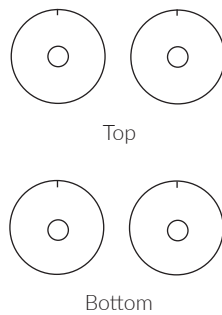

KOBE 2 WAY

Table Base

ORIGIN: China **USE:** Outdoor **WARRANTY:** 12 Months

DIMENSIONS:

H730 Table

CODES:

Black - BTKO2WAN

FINISHES:

Powdercoated Aluminum

Anthracite

KOBE 2 WAY

Table Base

SPECIFICATIONS:

Spider:

Hole Depth: 7mm

Footprint:

Assembly:

Booker Rod -->

Column:

Diameter : 60mm

Base:

Footprint:

Adjustable Footglides:

Top Max: