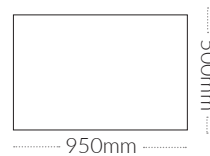

KOBE 2 WAY

Table Base

ORIGIN: China **USE:** Outdoor **WARRANTY:** 12 Months

DIMENSIONS:

H730 Table

CODES:

Black - BTKO2WAN

FINISHES:

Powdercoated Aluminum

Anthracite

KOBE 2 WAY

Table Base

SPECIFICATIONS:

Spider:

Hole Depth: 7mm

Footprint:

Assembly:

Booker Rod -->

Column:

Diameter : 60mm

Base:

Footprint:

Adjustable Footglides:

Top Max: